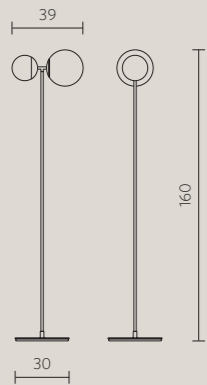

BIBA TERRA

2017

DETAILS

Mounting	Materials	Weight (Kg)
Floor lamp	brass/aluminum/ glass	6,50

RATING

Bulb type	Working voltage	Protection
1 x LED max 6W E27 + 1 x LED max 4W E14	220/240 V	Class II/IP 20

FINISHING

	TBI400-3540 matte black/white glass
	TBI400-1340 satin brass/white glass